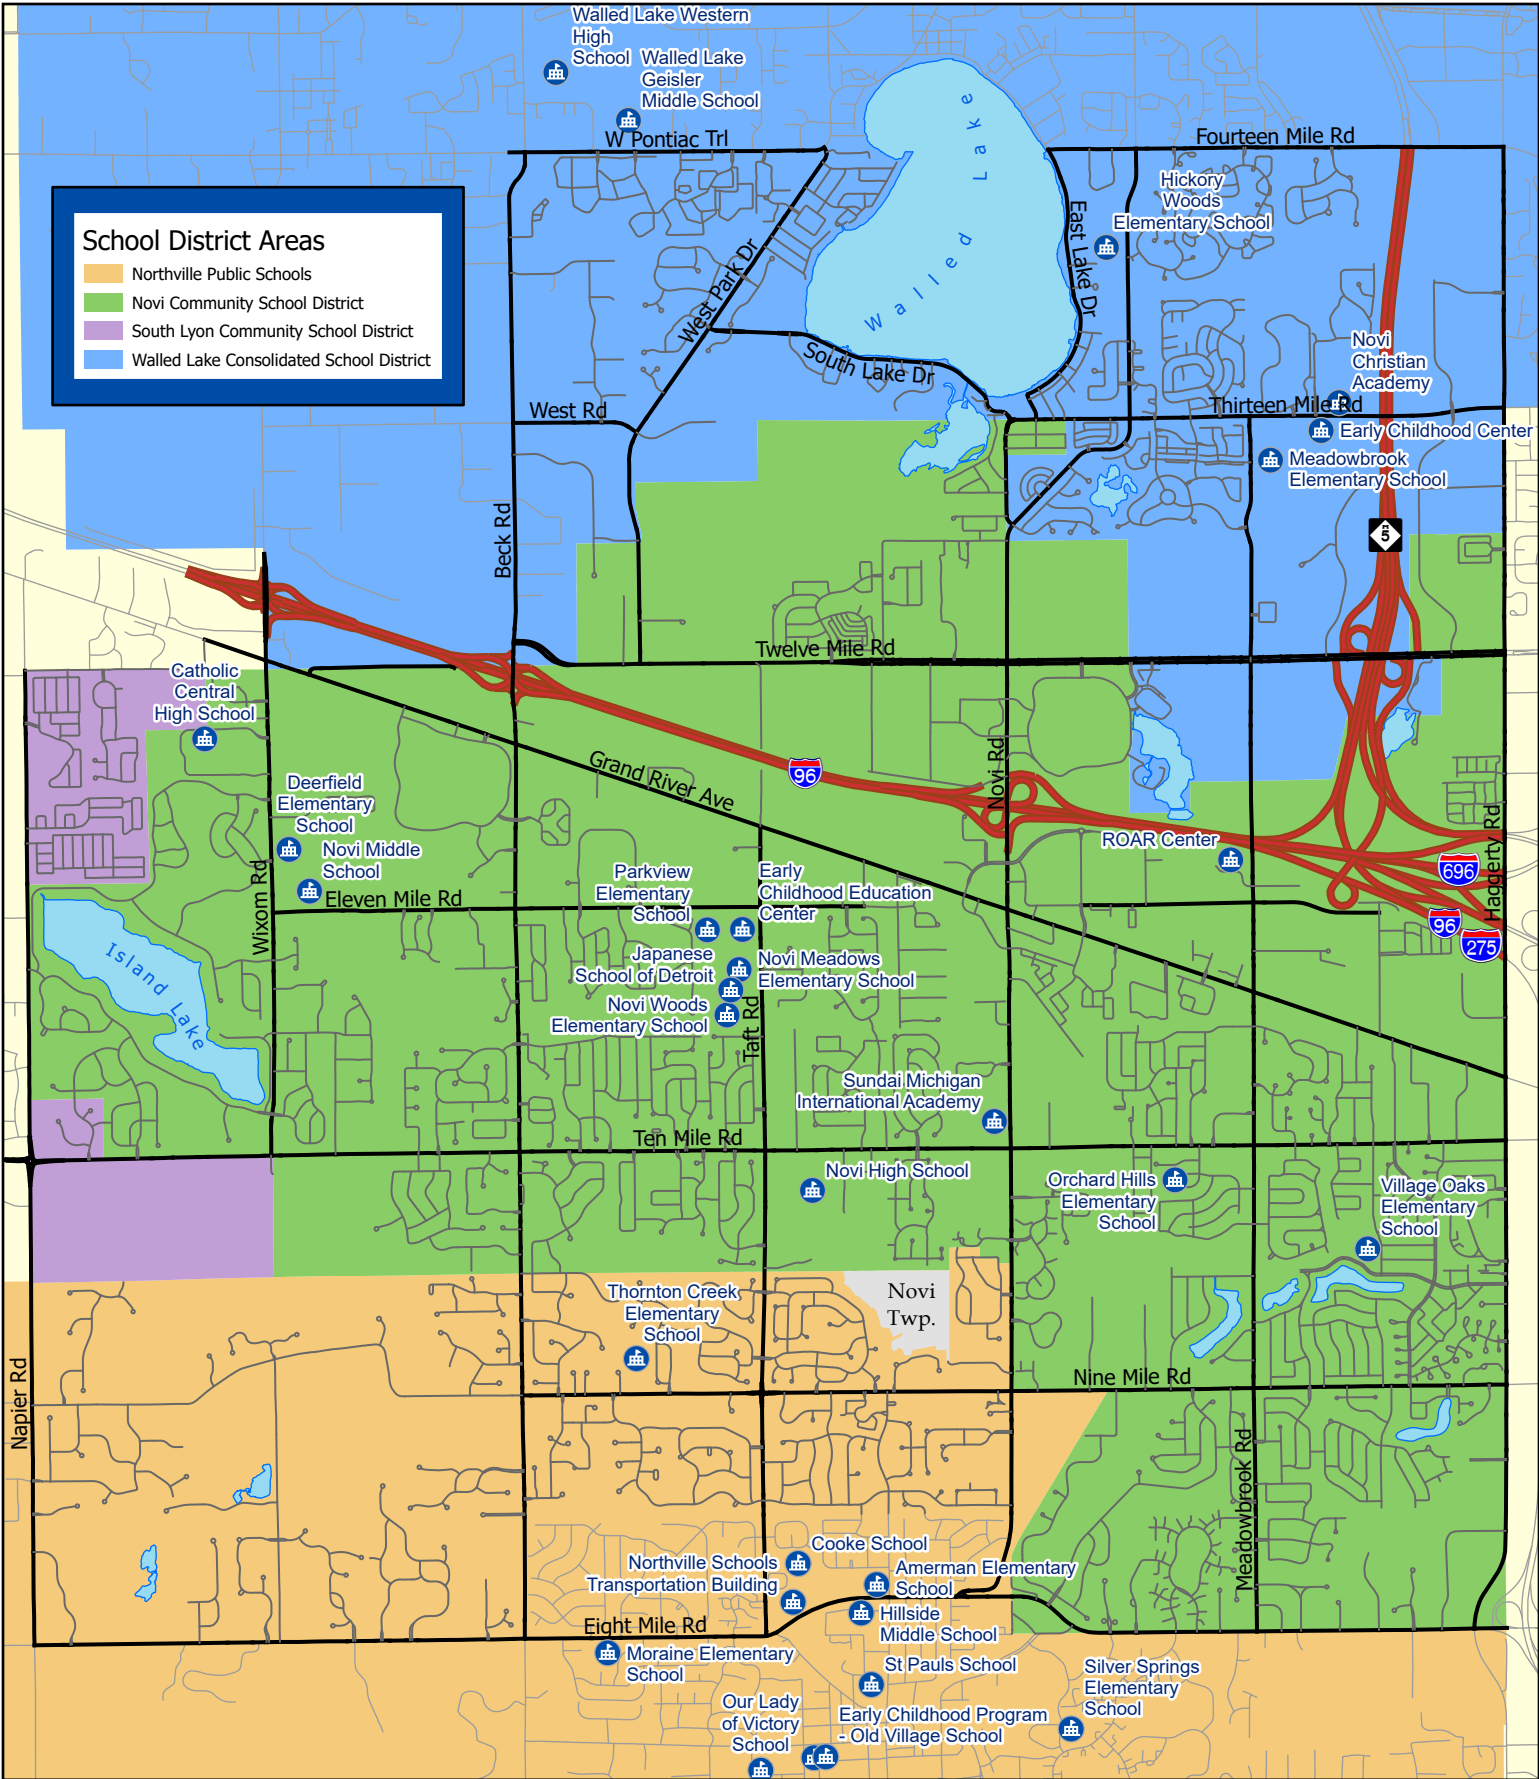

School District Areas

- Northville Public Schools
- Novi Community School District
- South Lyon Community School District
- Walled Lake Consolidated School District

School District Attendance Areas

City of Novi, Michigan

Map Print Date: 11/17/23
 Map Author: K. Blough