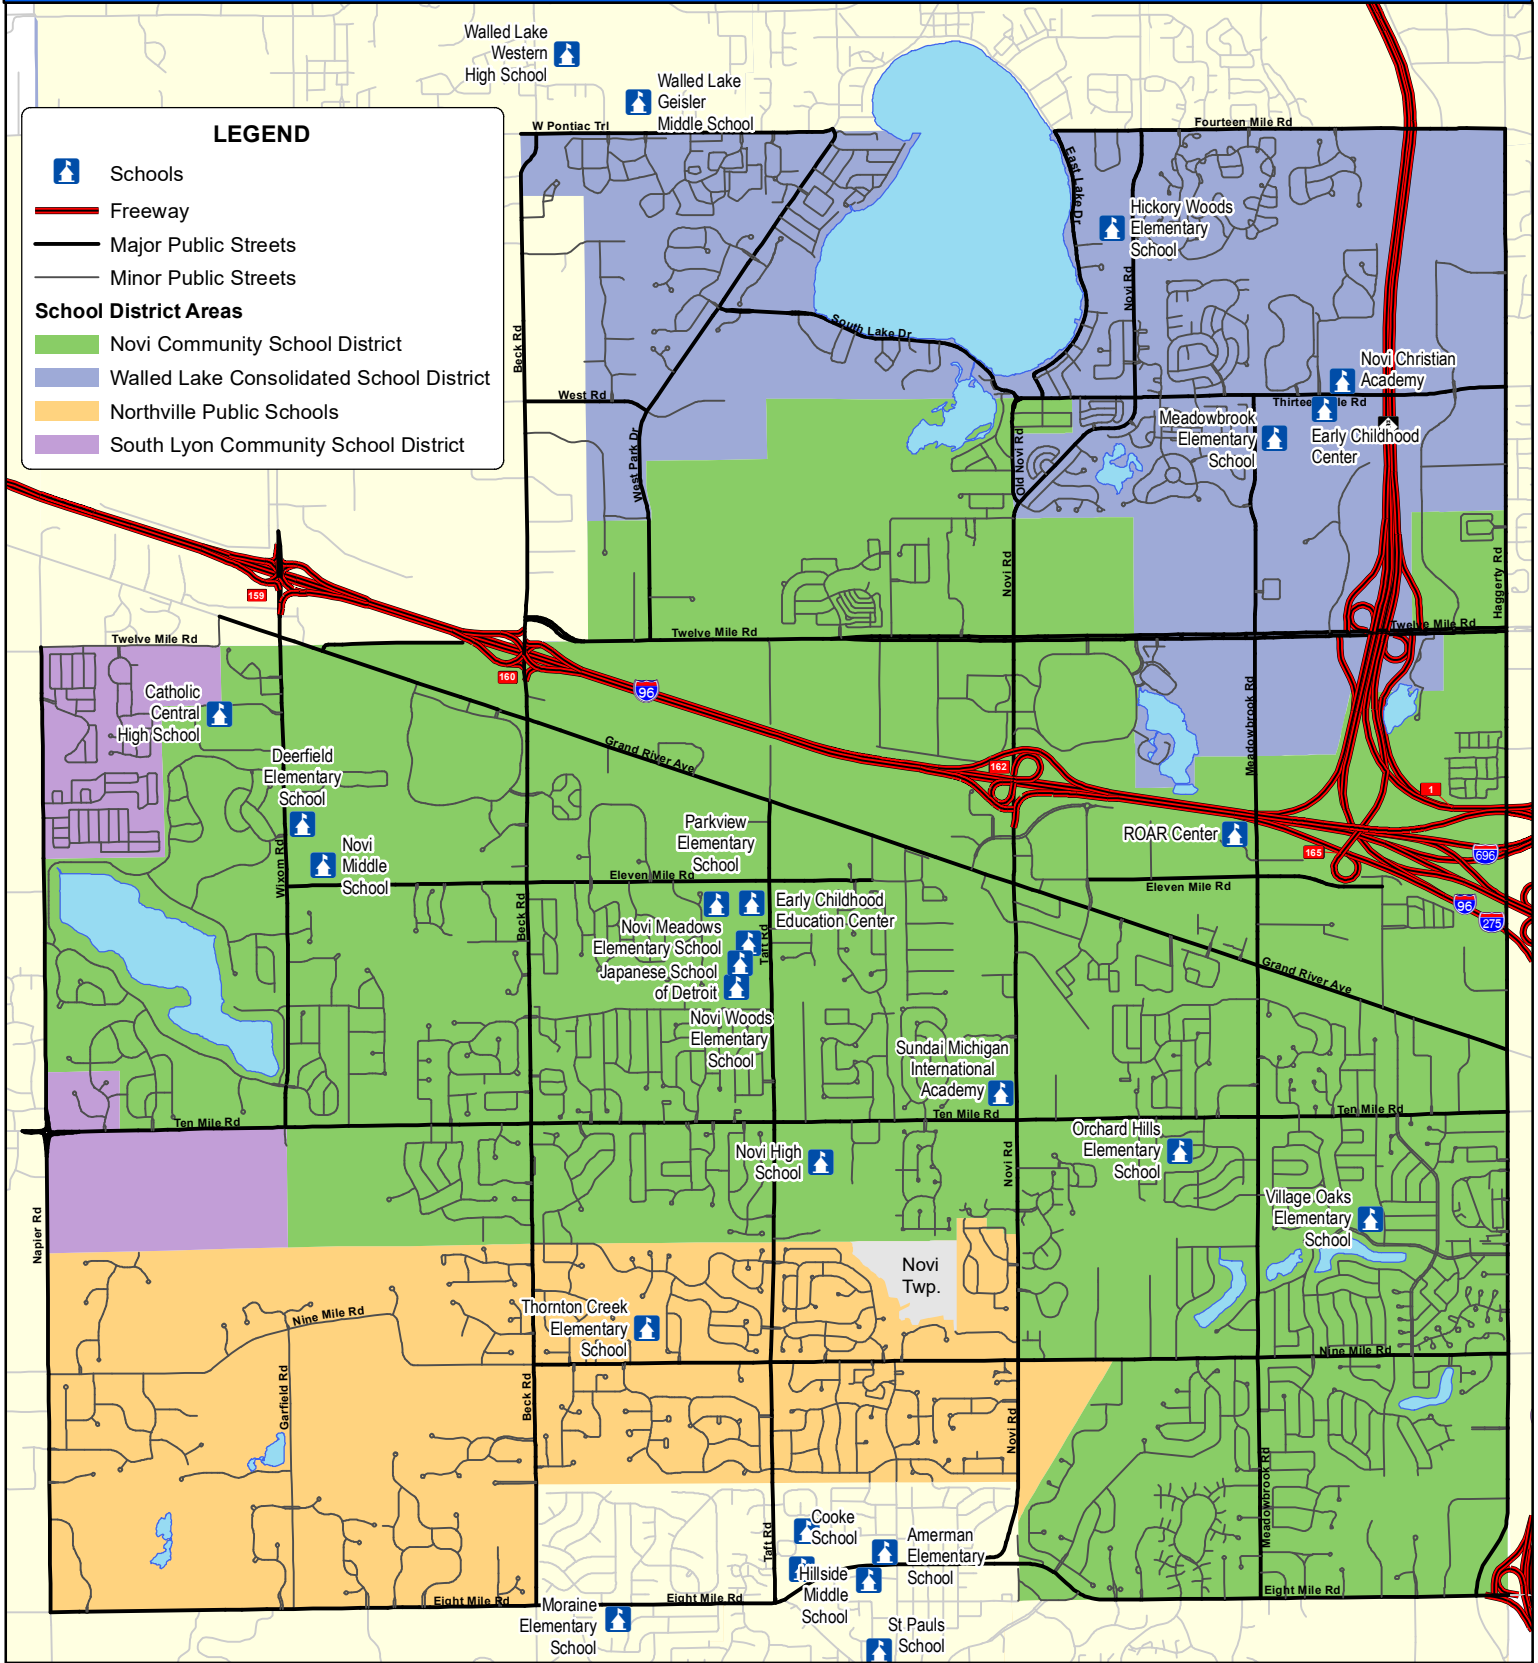

School District Attendance Areas Within the City of Novi

Boundaries Derived from Tax Assessment Records & Parcel Information

LEGEND

- Schools
- Freeway
- Major Public Streets
- Minor Public Streets

School District Areas

- Novi Community School District
- Walled Lake Consolidated School District
- Northville Public Schools
- South Lyon Community School District

CITY OF NOVI
 INTEGRATED SOLUTIONS TEAM
 GEOSPATIAL RESOURCES DIVISION
 NOVI CITY HALL/CIVIC CENTER
 45175 W. TEN MILE ROAD
 NOVI, MI 48375-3024
 CITYOFNOVI.ORG
 MAP AUTHOR: KERI BLOUGH

1 INCH = 4,208 FEET

MAP PRINT DATE: 11/28/2022

MAP INTERPRETATION NOTICE
 Map information depicted is not intended to replace or substitute for any official or primary source. This map was intended to meet National Map Accuracy Standards and use the most recent, accurate sources available to the people of the City of Novi. Boundary measurements and area calculations are approximate and should not be construed as survey measurements performed by a licensed Michigan Surveyor as defined in Michigan Public Act 132 of 1970 as amended. Please contact the City GIS Manager to confirm source and accuracy information related to this map.