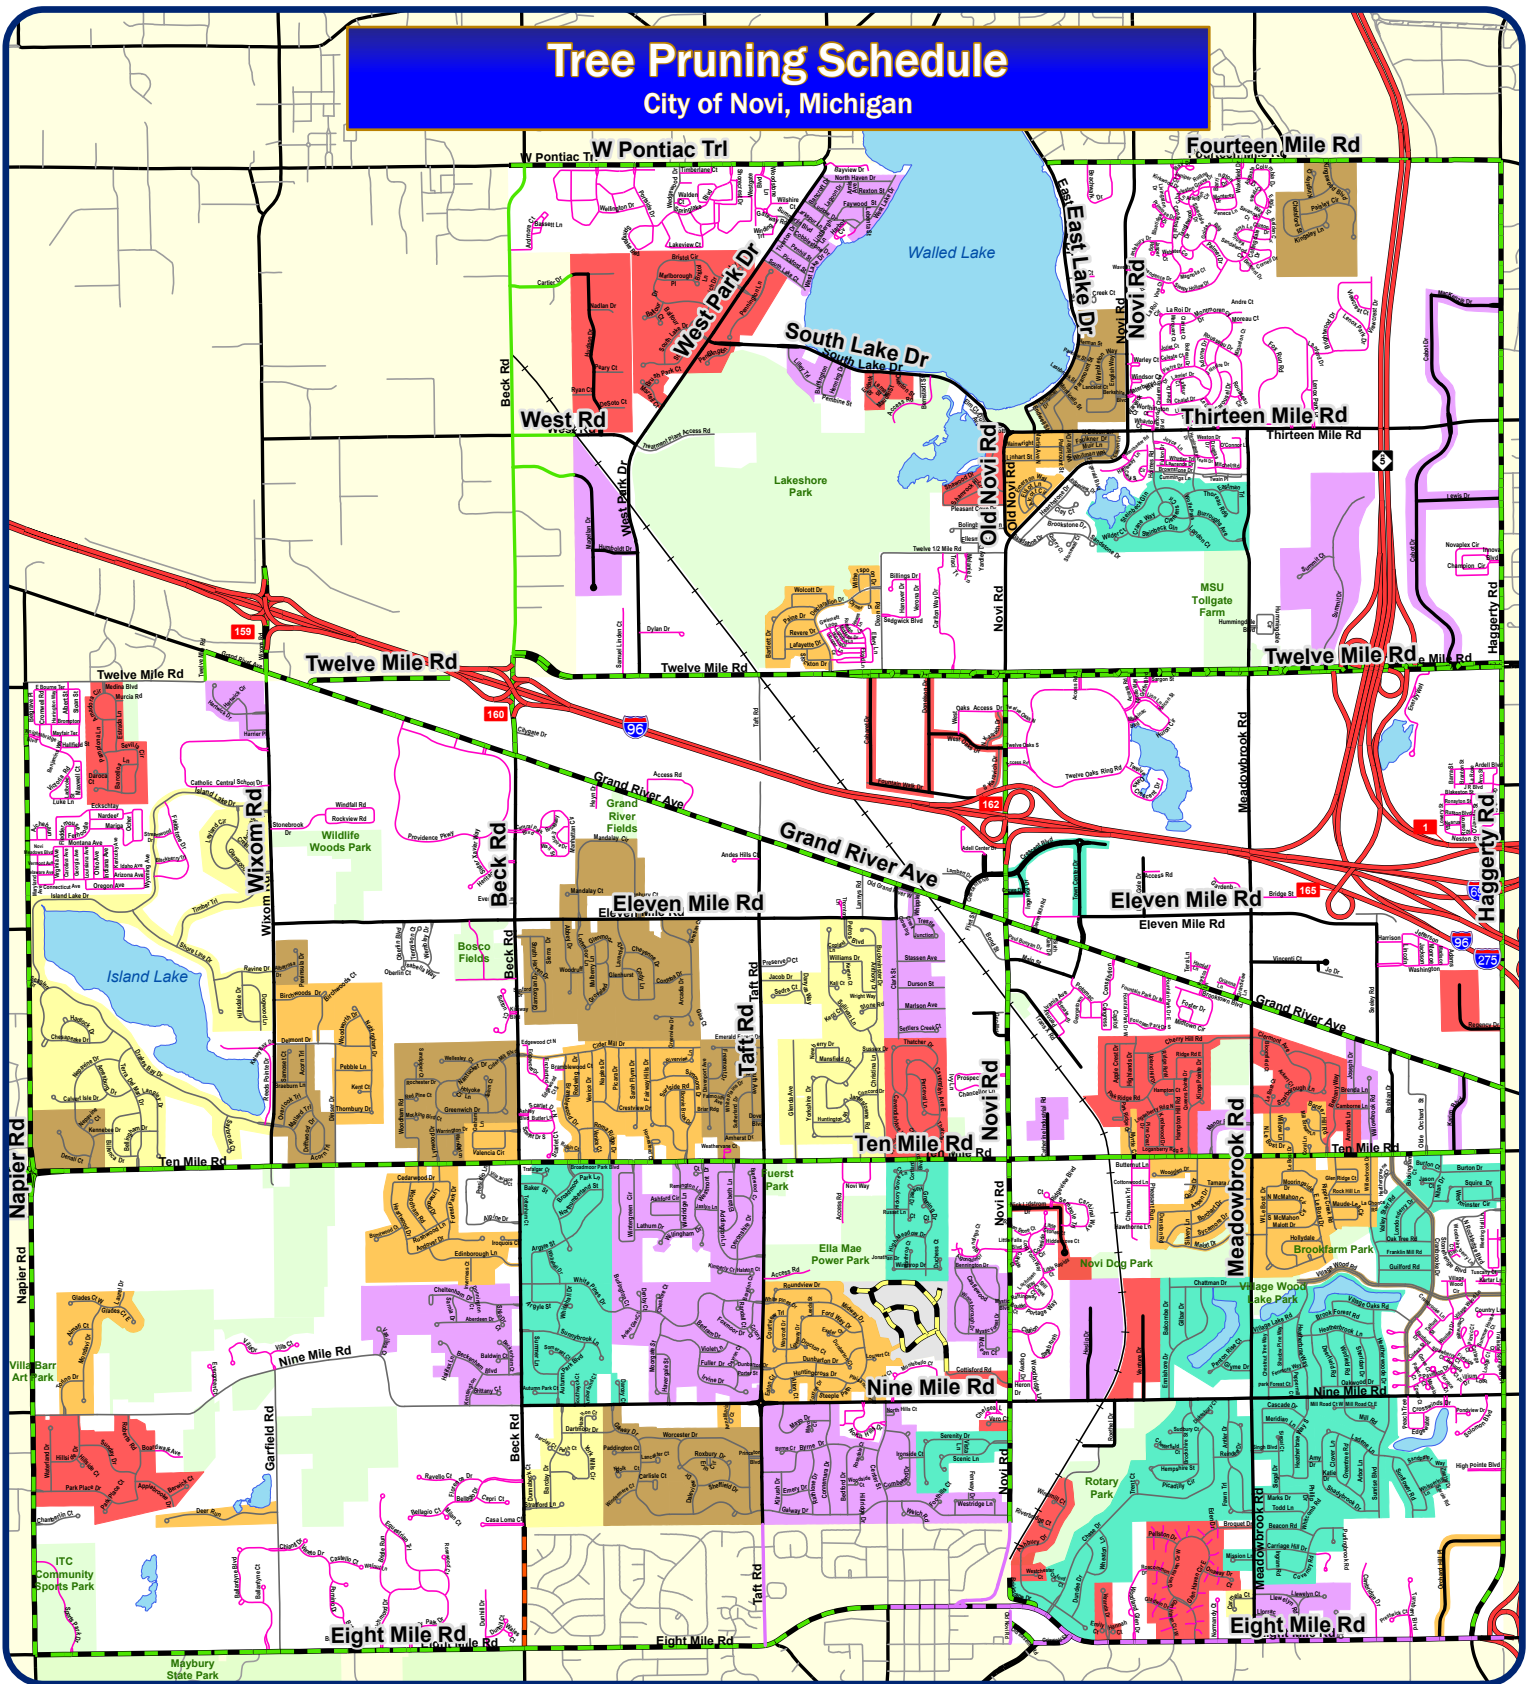

Tree Pruning Schedule

City of Novi, Michigan

Map Author: Keri Blough
Date: April 10, 2023
Project: Block Pruning for Street Trees
Version #: 7.2

MAP INTERPRETATION NOTICE

Legend

— City of Novi-Local — City of Novi-Major — City of Novi-Private — Novi Township — City-Shared (Northville) — Oakland County	— Wayne County — State — City of Northville — City of Wixom	Pruning Schedule 2023 2024 2025 2026 2027 2028

City of Novi

Department of Public Works
Field Operations Division
26300 Lee BeGole Drive
Novi, MI 48375
cityofnovi.org