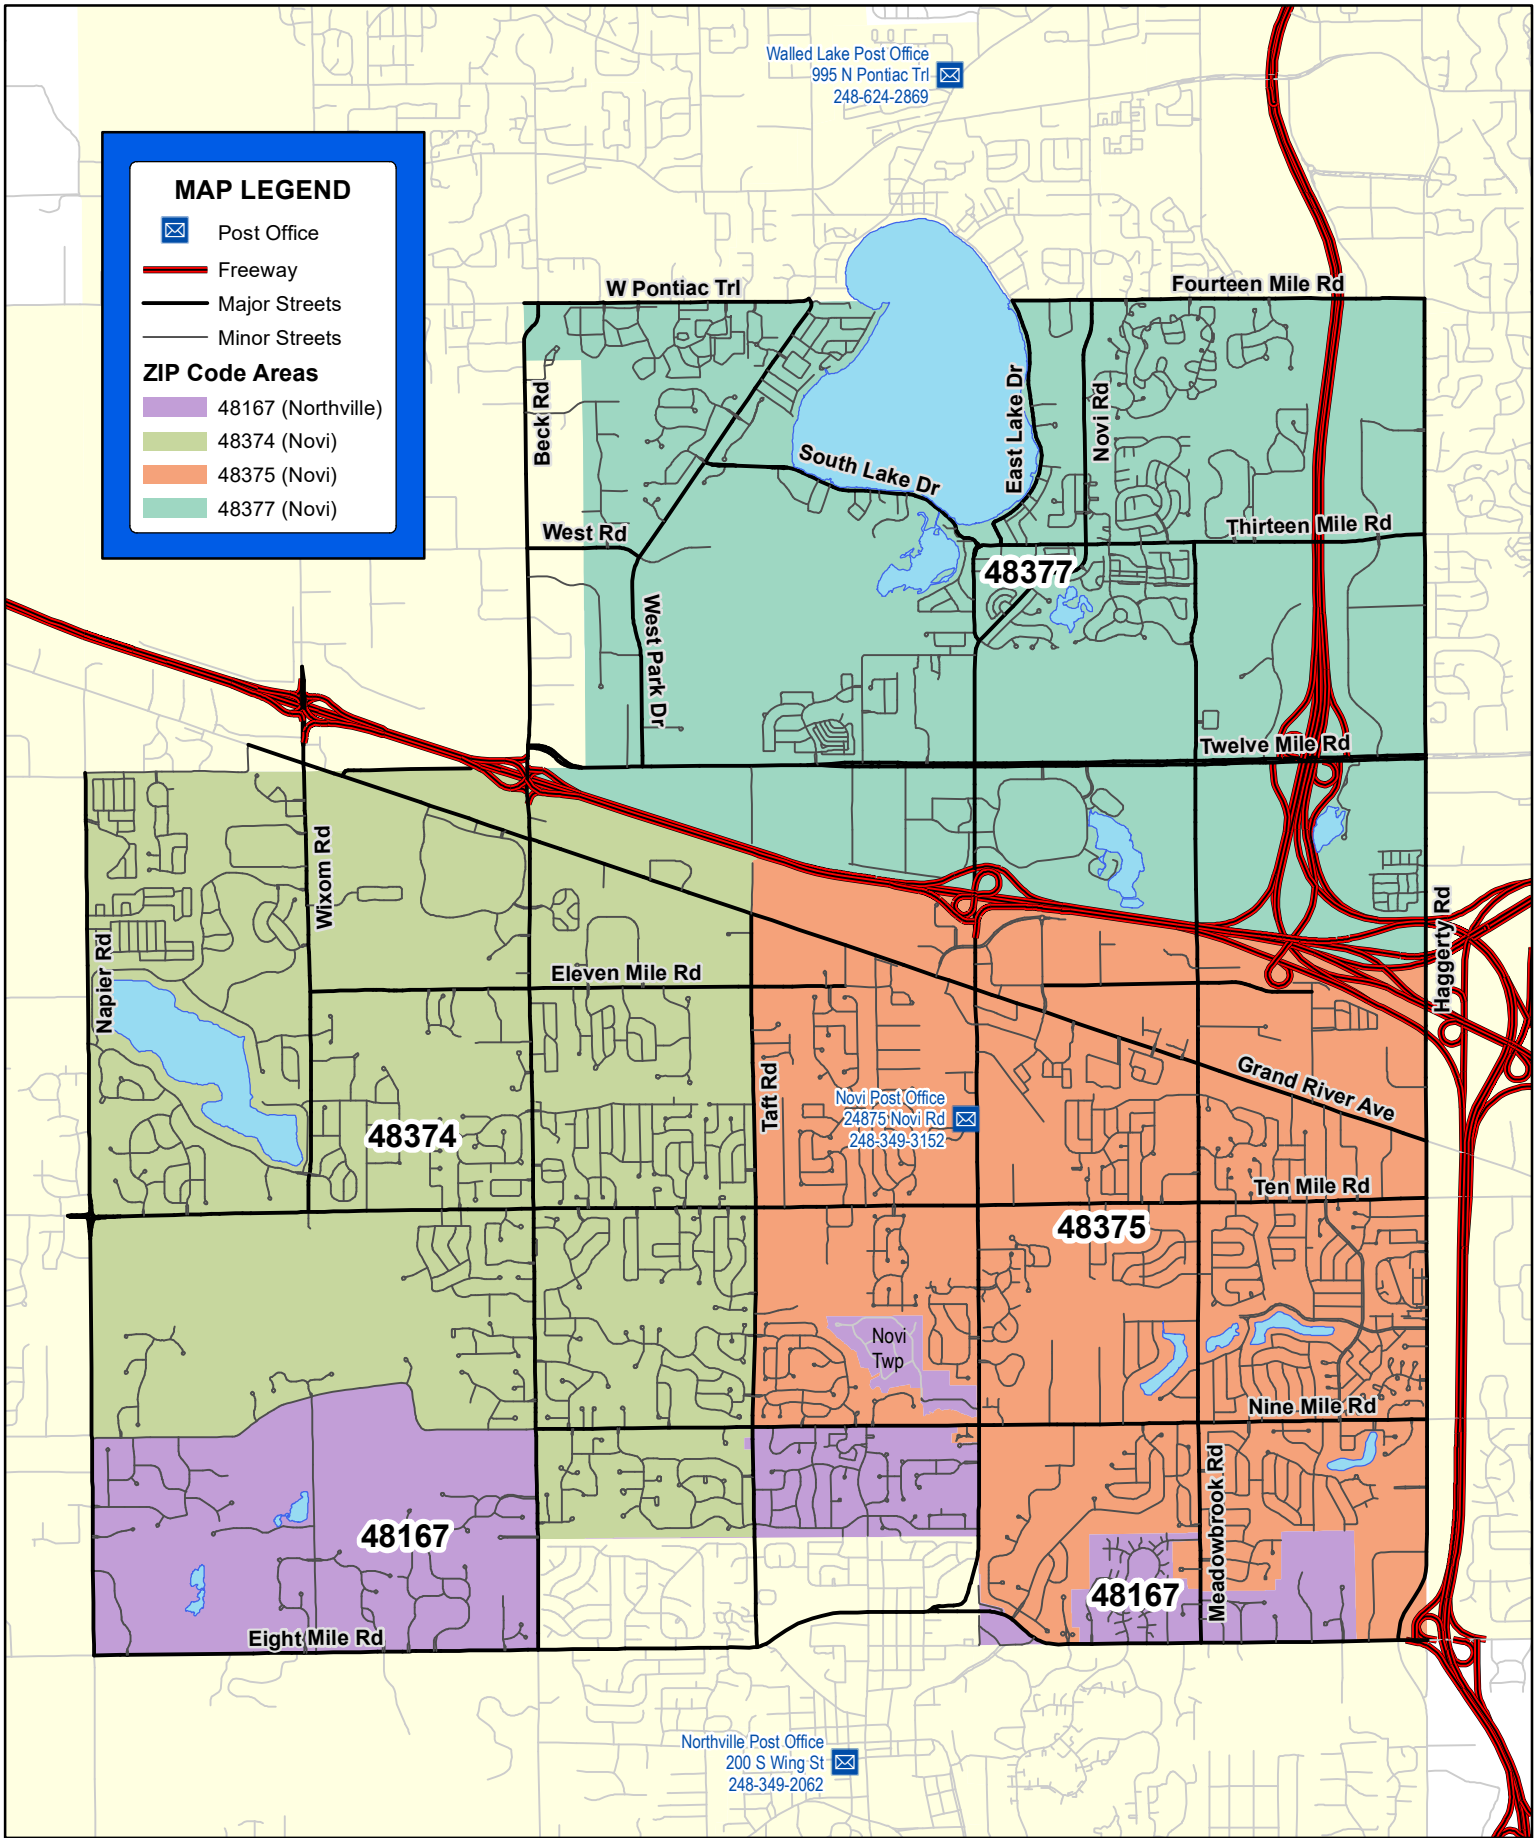

MAP LEGEND

-  Post Office
-  Freeway
-  Major Streets
-  Minor Streets

ZIP Code Areas

-  48167 (Northville)
-  48374 (Novi)
-  48375 (Novi)
-  48377 (Novi)

CITY OF NOVI
 INTEGRATED SOLUTIONS TEAM
 GEOSPATIAL RESOURCES DIVISION
 45175 TEN MILE ROAD
 NOVI, MI 48375
 CITYOFNOVI.ORG
 MAP AUTHOR: KERI BLOUGH
 MAP PRINT DATE: JANUARY 24, 2022

MAP INTERPRETATION NOTICE
 Map information depicted is not intended to replace or substitute for any official or primary source. This map was intended to meet National Map Accuracy Standards and use the most recent, accurate sources available to the people of the City of Novi. Boundary measurements and area calculations are approximate and should not be construed as survey measurements performed by a licensed Michigan Surveyor as defined in Michigan Public Act 132 of 1970 as amended. Please contact the City GIS Manager to confirm source and accuracy information related to this map.