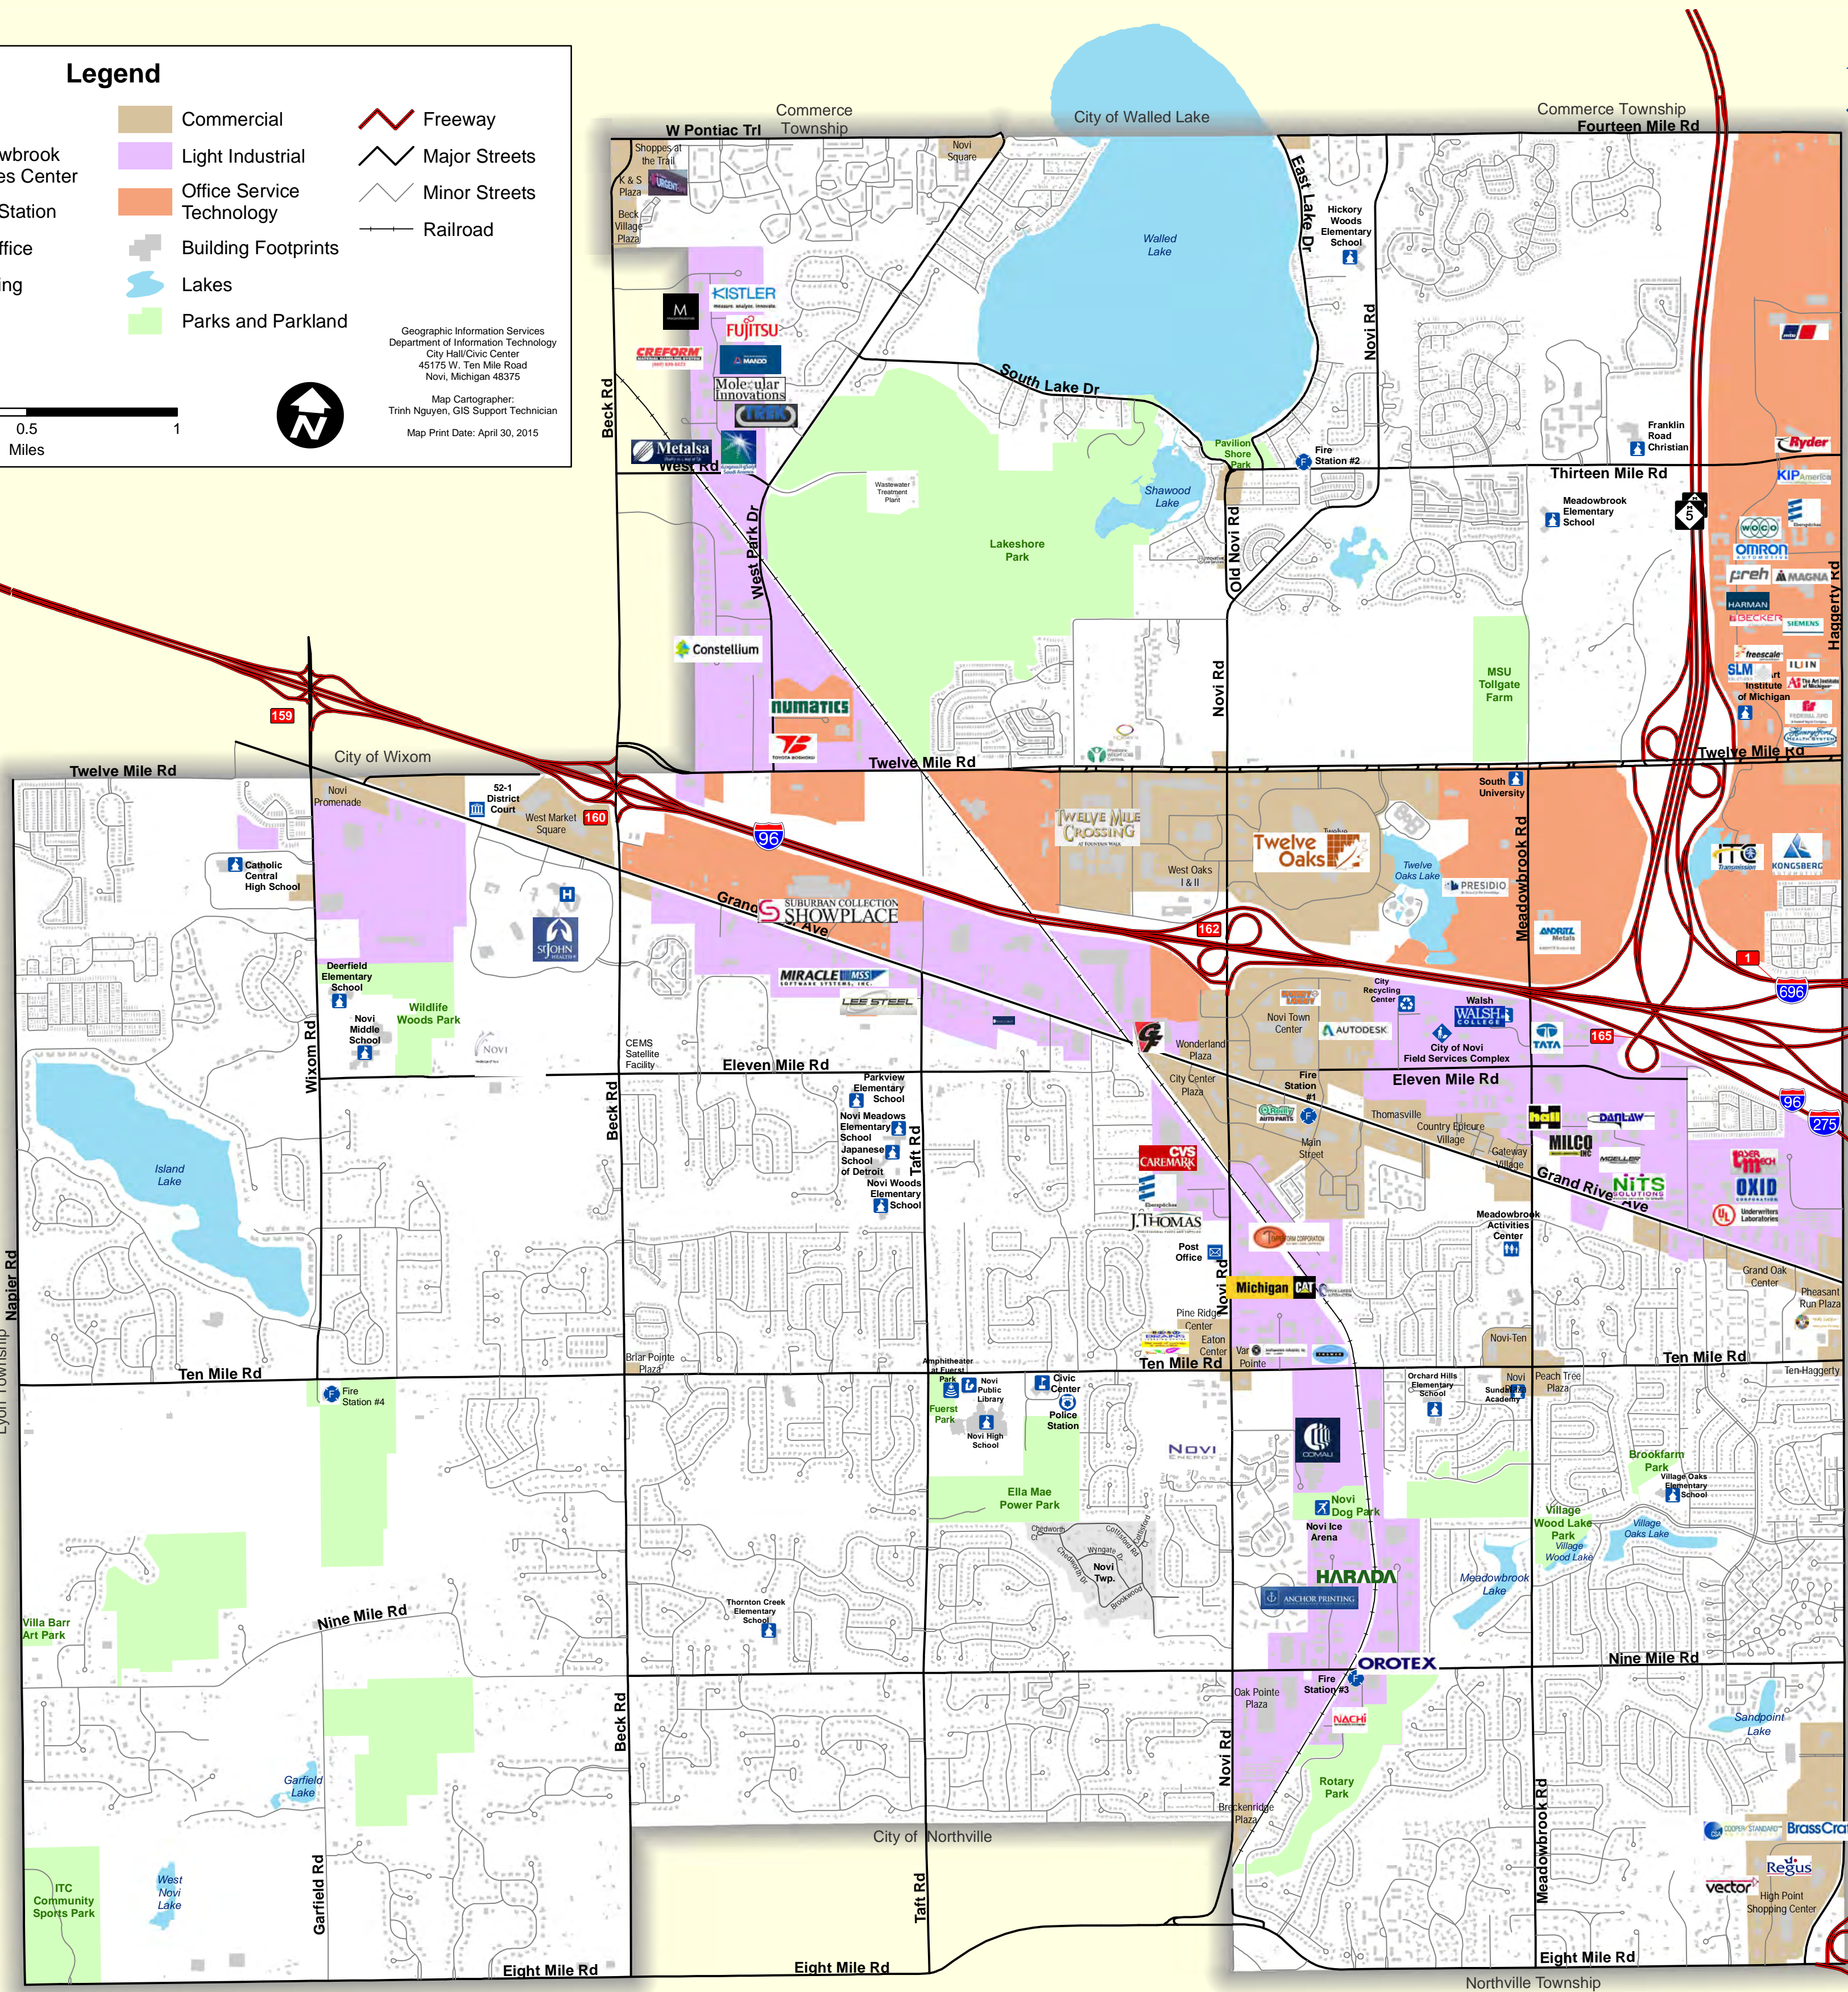

## Canadian Border Crossing

Novi, Michigan - Sarnia, Ontario, Canada  
International Trade Gateway  
Via Bridge Crossing at Port Huron, Michigan  
Drive Time: 80 Minutes

**CHRYSLER**  
Palace of Auburn Hills  
Auburn Hills, MI  
Drive Time: 45 Minutes

0 0.25 0.5 1 Miles

**General Motors Corporation**

Detroit, MI  
Drive Time: 36 minutes

- Other Detroit Destinations:
- \* Wayne State University
  - \* Oakland University
  - \* Comerica Park
  - \* Ford Field
  - \* Joe Louis Arena
  - \* Detroit Institute of Arts

Michigan State University  
East Lansing, MI  
Drive Time: 70 Minutes

**Ford Motor Company**

Dearborn, MI  
Total Drive Time: 38 minutes

- Other Dearborn Destinations:
- \* U-M at Dearborn, School of Engineering
  - \* Greenfield Village and Henry Ford Museum

## Canadian Border Crossing

Windsor, Ontario, Canada  
Total Drive Time: 30 Minutes