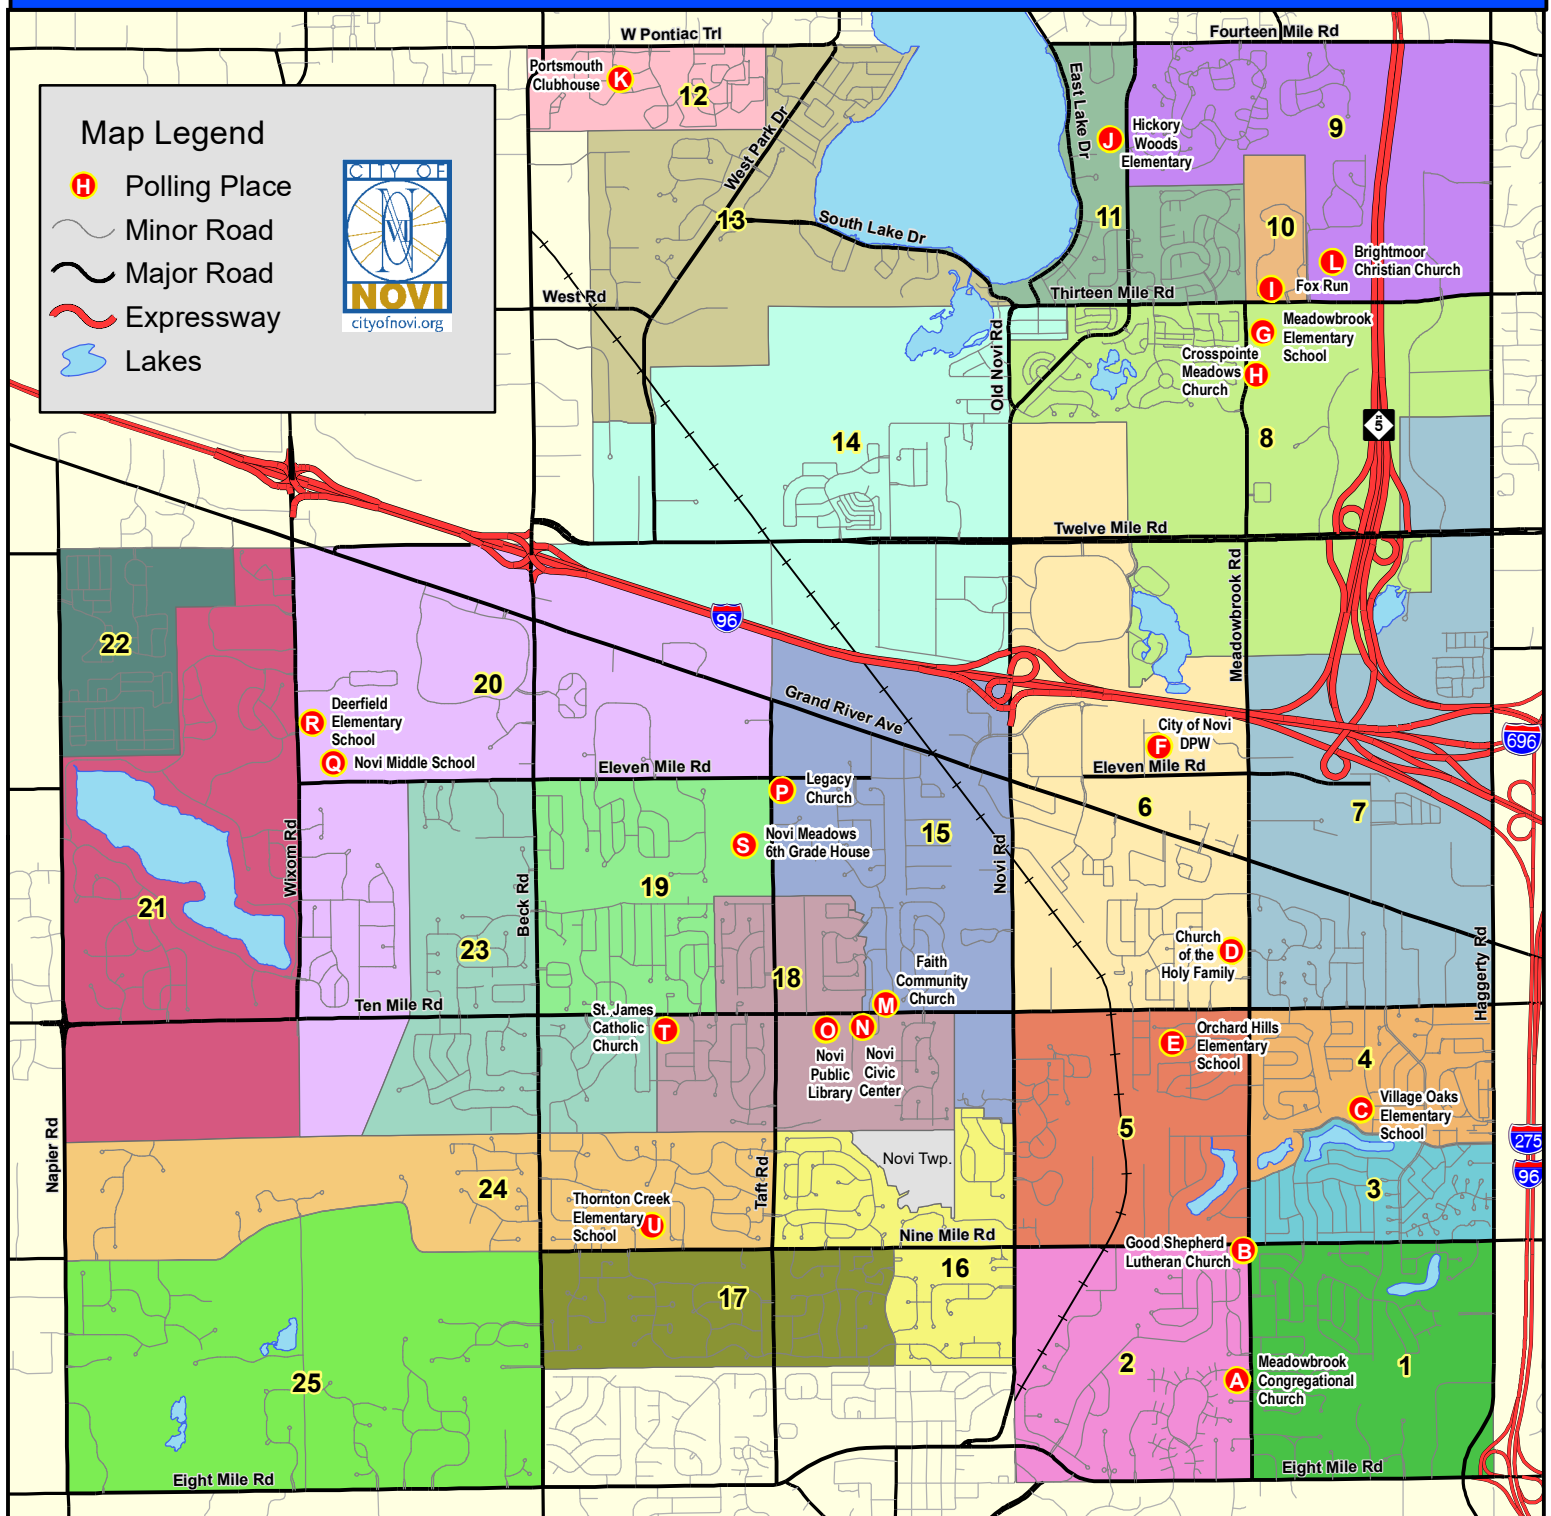

CITY OF NOVI VOTING PRECINCTS & POLLING LOCATIONS

Map Legend

- Polling Place
- Minor Road
- Major Road
- Expressway
- Lakes

cityofnovi.org

Polling Location Details

1 A Meadowbrook Congregational Church 21355 Meadowbrook Rd	7 F City of Novi DPW 26300 Lee BeGole Dr	12 K Portsmouth Clubhouse 31170 Wellington Dr	18 O Novi Public Library 45255 West Ten Mile Rd	24 T St. James Catholic Church 46325 W Ten Mile Rd
2 B Good Shepherd Lutheran Church 41415 Nine Mile Rd	8 G Meadowbrook Elementary School 29200 Meadowbrook Rd	13 L Brightmoor Christian Church 40800 Thirteen Mile Rd	19 P Legacy Church 45301 W Eleven Mile Rd	25 U Thornton Creek Elementary School - 46180 W Nine Mile Rd
3 C Village Oaks Elementary School 23333 Willowbrook Dr	9, 14 H Crosspointe Meadows Church 29000 Meadowbrook Rd	15 M Faith Community Church 44400 W Ten Mile Rd	20, 21 Q Novi Middle School 49000 Eleven Mile Rd	
4, 6 D Church of the Holy Family 24505 Meadowbrook Rd	10 I Fox Run 41000 Thirteen Mile Rd	16, 17 N Novi Civic Center 45175 W Ten Mile Rd	22 R Deerfield Elementary School 26500 Wixom Rd	
5 E Orchard Hills Elementary School 41900 Quince St	11 J Hickory Woods Elementary 30655 Novi Rd		23 S Novi Meadows 6 th Grade House 25299 Taft Rd	

CITY OF NOVI
CITY CLERK'S OFFICE
 45175 W TEN MILE ROAD
 NOVI, MI 48375-3024
 (248) 347-0456
 CITY CLERK: CORTNEY HANSON

Map Print Date: March 17, 2022
 Map Author: Keri Blough

MAP INTERPRETATION NOTICE
 Map information depicted is not intended to replace or substitute for any official or primary source. This map was intended to meet National Map Accuracy Standards and use the most recent accurate sources available to the people of the City of Novi. Please contact the City GIS Manager to confirm source and accuracy information related to this map.