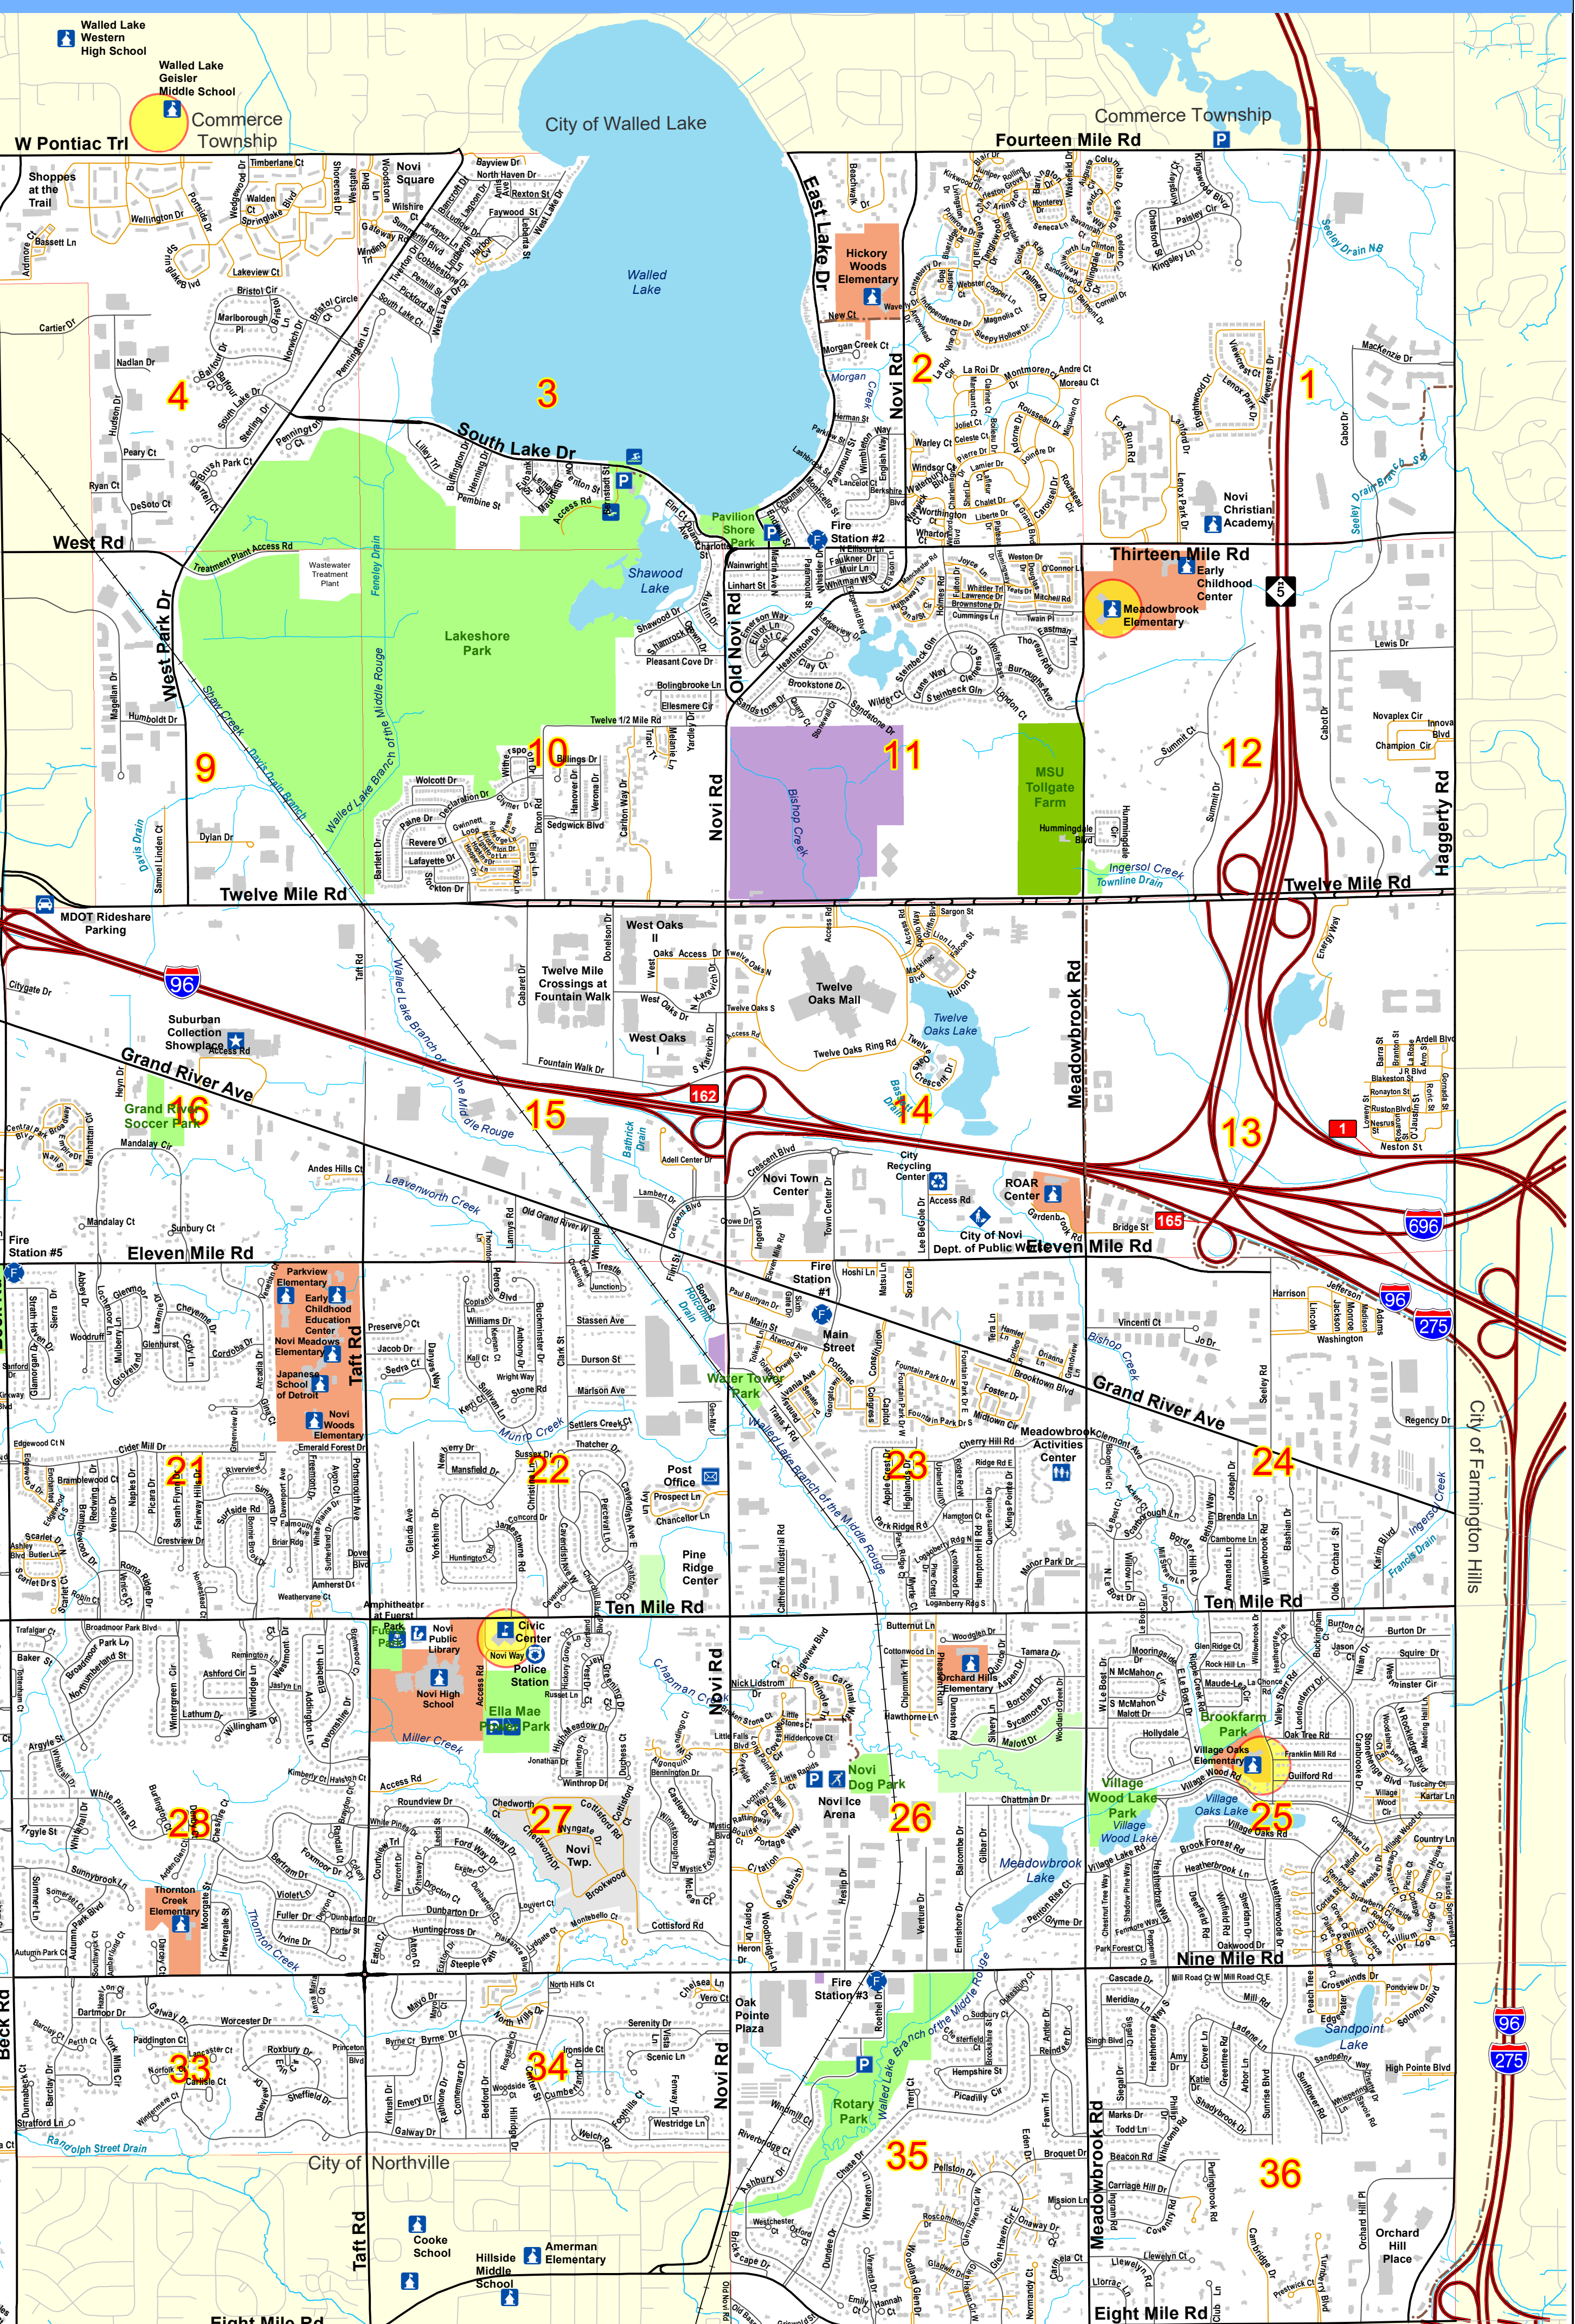

2024 CITY OF NOVI STREET MAP, DESTINATIONS & STREET NAME INDEX

Legend

Streets Key

- 162 Interchange and Exit Numbers
- Freeway
- Major Public Streets
- Minor Public Streets
- Private Streets
- Roads Adjoining Novi
- Railroad

Other Features

- Emergency Relief Center Facility
- Building Footprints
- Public School Lands
- Cemetery
- Streams & Watercourses
- Lakes

Landmark Locations

- Amphitheater
- Civic Center
- Court
- DPW
- Fire Station
- Hospital
- Ice
- Library
- Meadowbrook Activities Center
- Parking
- Playground
- Police Station
- Post Office
- Recycling
- Rideshare
- School
- Suburban Collection Showplace
- Swimming Beach

Recreation Opportunities

- Regional Non-Motorized Pathway
- Existing Parkland
- State of Michigan Land
- Undeveloped Parkland

Visit maps.cityofnovi.org to access interactive, locally based geographic information in the Novi community.

0 0.25 0.5 1
Miles

Map Print Date: January 3, 2024

A	Abbey Dr	21	Berkshire Blvd	27	Catherine Industrial Rd	23	Chrysler Dr	18	D	Daleview Dr	33	Fawn Trl	35	Hawthay Ln	11	Kennecott Dr	19	Main St	23	Novichow Dr	17	Shadow Pine Way	25	Tower Ct	25	Westmont Ct	28
B	Aberdeen Dr	21	Berkshire Blvd	27	Catholic Central School Dr	18	Chrysler Dr	18	D	Daleview Dr	33	Fawn Trl	35	Hawthay Ln	11	Kennecott Dr	19	Main St	23	Novichow Dr	17	Shadow Pine Way	25	Tower Ct	25	Westmont Ct	28
C	Acorn Trl	20	Berkshire Blvd	27	Catholic Central School Dr	18	Chrysler Dr	18	D	Daleview Dr	33	Fawn Trl	35	Hawthay Ln	11	Kennecott Dr	19	Main St	23	Novichow Dr	17	Shadow Pine Way	25	Tower Ct	25	Westmont Ct	28
D	Adams	20	Berkshire Blvd	27	Catholic Central School Dr	18	Chrysler Dr	18	D	Daleview Dr	33	Fawn Trl	35	Hawthay Ln	11	Kennecott Dr	19	Main St	23	Novichow Dr	17	Shadow Pine Way	25	Tower Ct	25	Westmont Ct	28
E	Adel Center Ln	15	Bellings Dr	19	Chrysler Dr	18	Chrysler Dr	18	D	Daleview Dr	33	Fawn Trl	35	Hawthay Ln	11	Kennecott Dr	19	Main St	23	Novichow Dr	17	Shadow Pine Way	25	Tower Ct	25	Westmont Ct	28
F	Adel Center Ln	15	Bellings Dr	19	Chrysler Dr	18	Chrysler Dr	18	D	Daleview Dr	33	Fawn Trl	35	Hawthay Ln	11	Kennecott Dr	19	Main St	23	Novichow Dr	17	Shadow Pine Way	25	Tower Ct	25	Westmont Ct	28
G	Adel Center Ln	15	Bellings Dr	19	Chrysler Dr	18	Chrysler Dr	18	D	Daleview Dr	33	Fawn Trl	35	Hawthay Ln	11	Kennecott Dr	19	Main St	23	Novichow Dr	17	Shadow Pine Way	25	Tower Ct	25	Westmont Ct	28
H	Adel Center Ln	15	Bellings Dr	19	Chrysler Dr	18	Chrysler Dr	18	D	Daleview Dr	33	Fawn Trl	35	Hawthay Ln	11	Kennecott Dr	19	Main St	23	Novichow Dr	17	Shadow Pine Way	25	Tower Ct	25	Westmont Ct	28
I	Adel Center Ln	15	Bellings Dr	19	Chrysler Dr	18	Chrysler Dr	18	D	Daleview Dr	33	Fawn Trl	35	Hawthay Ln	11	Kennecott Dr	19	Main St	23	Novichow Dr	17	Shadow Pine Way	25	Tower Ct	25	Westmont Ct	28
J	Adel Center Ln	15	Bellings Dr	19	Chrysler Dr	18	Chrysler Dr	18	D	Daleview Dr	33	Fawn Trl	35	Hawthay Ln	11	Kennecott Dr	19	Main St	23	Novichow Dr	17	Shadow Pine Way	25	Tower Ct	25	Westmont Ct	28
K	Adel Center Ln	15	Bellings Dr	19	Chrysler Dr	18	Chrysler Dr	18	D	Daleview Dr	33	Fawn Trl	35	Hawthay Ln	11	Kennecott Dr	19	Main St	23	Novichow Dr	17	Shadow Pine Way	25	Tower Ct	25	Westmont Ct	28
L	Adel Center Ln	15	Bellings Dr	19	Chrysler Dr	18	Chrysler Dr	18	D	Daleview Dr	33	Fawn Trl	35	Hawthay Ln	11	Kennecott Dr	19	Main St	23	Novichow Dr	17	Shadow Pine Way	25	Tower Ct	25	Westmont Ct	28
M	Adel Center Ln	15	Bellings Dr	19	Chrysler Dr	18	Chrysler Dr	18	D	Daleview Dr	33	Fawn Trl	35	Hawthay Ln	11	Kennecott Dr	19	Main St	23	Novichow Dr	17	Shadow Pine Way	25	Tower Ct	25	Westmont Ct	28
N	Adel Center Ln	15	Bellings Dr	19	Chrysler Dr	18	Chrysler Dr	18	D	Daleview Dr	33	Fawn Trl	35	Hawthay Ln	11	Kennecott Dr	19	Main St	23	Novichow Dr	17	Shadow Pine Way	25	Tower Ct	25	Westmont Ct	28
O	Adel Center Ln	15	Bellings Dr	19	Chrysler Dr	18	Chrysler Dr	18	D	Daleview Dr	33	Fawn Trl	35	Hawthay Ln	11	Kennecott Dr	19	Main St	23	Novichow Dr	17	Shadow Pine Way	25	Tower Ct	25	Westmont Ct	28
P	Adel Center Ln	15	Bellings Dr	19	Chrysler Dr	18	Chrysler Dr	18	D	Daleview Dr	33	Fawn Trl	35	Hawthay Ln	11	Kennecott Dr	19	Main St	23	Novichow Dr	17	Shadow Pine Way	25	Tower Ct	25	Westmont Ct	28
Q	Adel Center Ln	15	Bellings Dr	19	Chrysler Dr	18	Chrysler Dr	18	D	Daleview Dr	33	Fawn Trl	35	Hawthay Ln	11	Kennecott Dr	19	Main St	23	Novichow Dr	17	Shadow Pine Way	25	Tower Ct	25	Westmont Ct	28
R	Adel Center Ln	15	Bellings Dr	19	Chrysler Dr	18	Chrysler Dr	18	D	Daleview Dr	33	Fawn Trl	35	Hawthay Ln	11	Kennecott Dr	19	Main St	23	Novichow Dr	17	Shadow Pine Way	25	Tower Ct	25	Westmont Ct	28
S	Adel Center Ln	15	Bellings Dr	19	Chrysler Dr	18	Chrysler Dr	18	D	Daleview Dr	33	Fawn Trl	35	Hawthay Ln	11	Kennecott Dr	19	Main St	23	Novichow Dr	17	Shadow Pine Way	25	Tower Ct	25	Westmont Ct	28
T	Adel Center Ln	15	Bellings Dr	19	Chrysler Dr	18	Chrysler Dr	18	D	Daleview Dr	33	Fawn Trl	35	Hawthay Ln	11	Kennecott Dr	19	Main St	23	Novichow Dr	17	Shadow Pine Way	25	Tower Ct	25	Westmont Ct	28
U	Adel Center Ln	15	Bellings Dr	19	Chrysler Dr	18	Chrysler Dr	18	D	Daleview Dr	33	Fawn Trl	35	Hawthay Ln	11	Kennecott Dr	19	Main St	23	Novichow Dr	17	Shadow Pine Way	25	Tower Ct	25	Westmont Ct	28
V	Adel Center Ln	15	Bellings Dr	19	Chrysler Dr	18	Chrysler Dr	18	D	Daleview Dr	33	Fawn Trl	35	Hawthay Ln	11	Kennecott Dr	19	Main St	23	Novichow Dr	17	Shadow Pine Way	25	Tower Ct	25	Westmont Ct	28